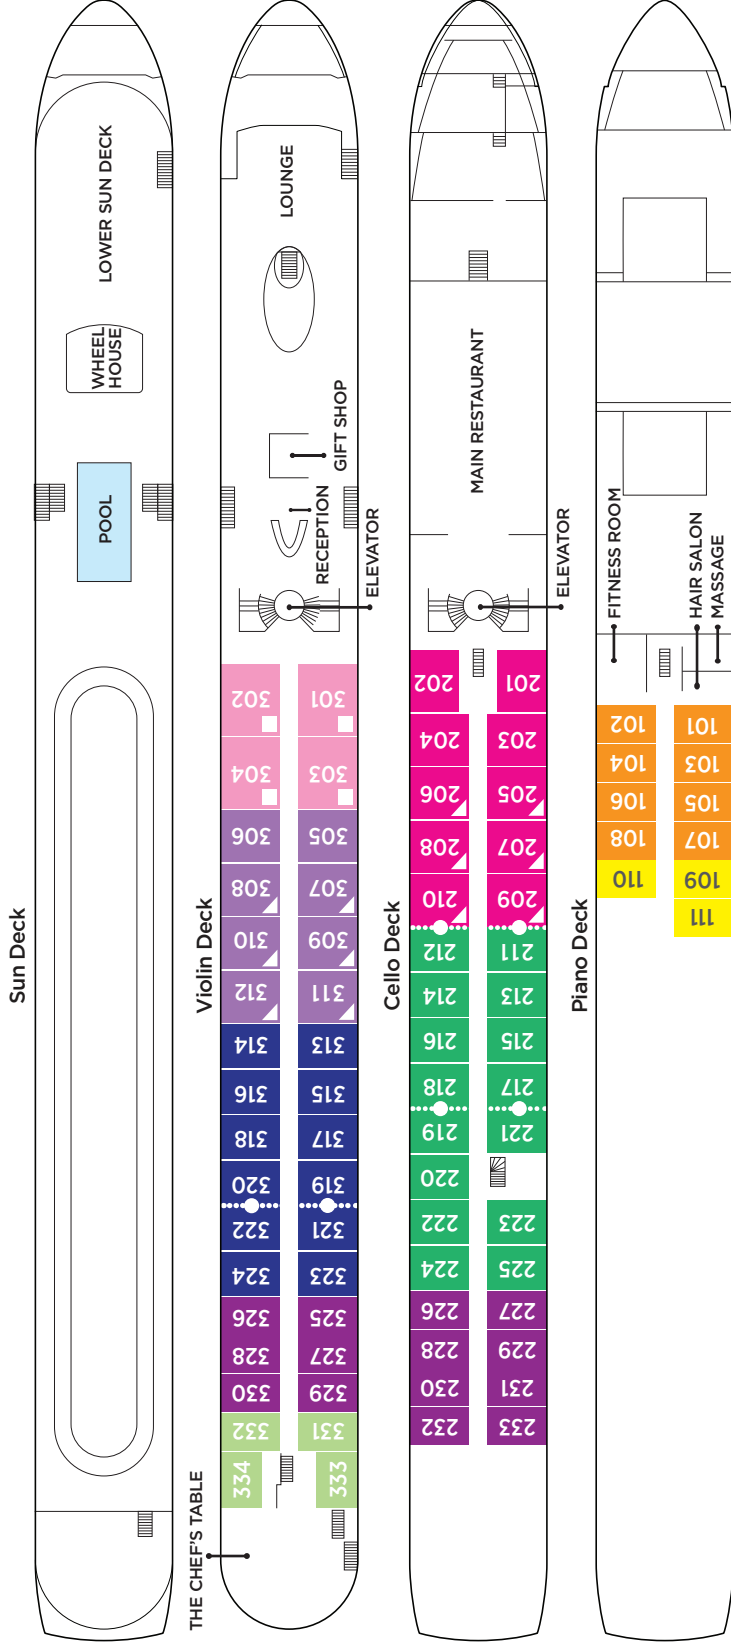

### Included Features:

- ◆ Panoramic Lounge with bar, piano and dance floor
- ◆ Walking track, pool with swim-up bar, fitness room and bicycles for in-port exploration
- ◆ Complimentary Wi-Fi
- ◆ Hair salon and massage services\*
- ◆ The Chef's Table specialty restaurant with tasting menu
- ◆ Breakfast and lunch buffets featuring regional cuisine; multi-course dinners made with fresh local ingredients
- ◆ Hand-selected wine, beer and soft drinks with meals—plus a Sip & Sail cocktail hour
- ◆ All-day tapas menu and afternoon tea; 24-hour coffee station
- ◆ Welcome Cocktail, Welcome Dinner, La Chaîne des Rôtisseurs Dinner, Captain's Cocktail and Gala Dinner

### Stateroom Accommodations:

- ◆ All outside accommodations, most with revolutionary twin balconies
- ◆ Marble bathrooms, multi-jet showers, soothing bath products, cotton bathrobes, slippers and hair dryer
- ◆ Spacious suites (350 sq. ft.) with substantial sitting area, mini fridge, bathtub, separate shower, double sinks, and beds facing the river
- ◆ Generous closet and storage space with in-room safe
- ◆ Entertainment-On-Demand with high-speed Internet, movies, music and English-language TV
- ◆ Individually controlled air-conditioning
- ◆ Bottled water replenished daily
- ◆ Connecting staterooms and triple and quad occupancy available in select staterooms

# AMALUCIA

## Technical Data

Year Built: Amalucia 2021  
 Length: 443 ft.  
 Width: 38 ft.  
 Crew: 51  
 Staterooms: 78  
 Passengers: 156  
 Registry: Switzerland

Elevator on Amalucia reaches Main Restaurant, Lobby/Main Lounge and staterooms on Violin, Cello and Piano Deck.