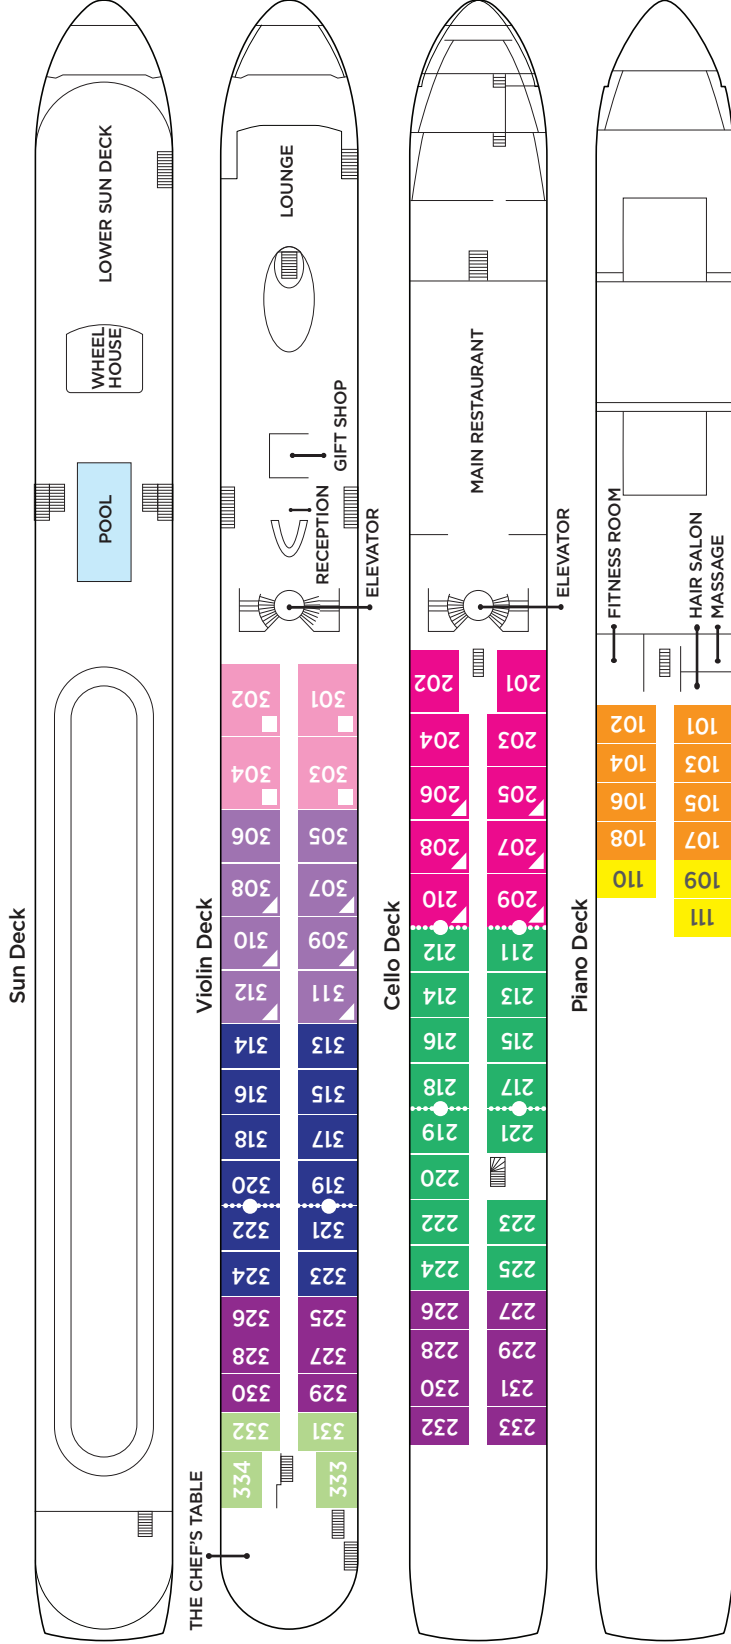

### Included Features:

- ◆ Panoramic Lounge with bar, piano and dance floor
- ◆ Walking track, pool with swim-up bar, fitness room and bicycles for in-port exploration
- ◆ Complimentary Wi-Fi
- ◆ Hair salon and massage services\*
- ◆ The Chef's Table specialty restaurant with tasting menu
- ◆ Breakfast and lunch buffets featuring regional cuisine; multi-course dinners made with fresh local ingredients
- ◆ Hand-selected wine, beer and soft drinks with meals—plus a Sip & Sail cocktail hour
- ◆ All-day tapas menu and afternoon tea; 24-hour coffee station
- ◆ Welcome Cocktail, Welcome Dinner, La Chaîne des Rôtisseurs Dinner, Captain's Cocktail and Gala Dinner

### Stateroom Accommodations:

- ◆ All outside accommodations, most with revolutionary twin balconies
- ◆ Marble bathrooms, multi-jet showers, soothing bath products, cotton bathrobes, slippers and hair dryer
- ◆ Spacious suites (350 sq. ft.) with substantial sitting area, mini fridge, bathtub, separate shower, double sinks, and beds facing the river
- ◆ Generous closet and storage space with in-room safe
- ◆ Entertainment-On-Demand with high-speed Internet, movies, music and English-language TV
- ◆ Individually controlled air-conditioning
- ◆ Bottled water replenished daily
- ◆ Connecting staterooms and triple and quad occupancy available in select staterooms

## Technical Data

Year Built: AmaSiena 2020  
 Length: 443 ft.  
 Width: 38 ft.  
 Crew: 51  
 Staterooms: 78  
 Passengers: 156  
 Registry: Switzerland

Elevator on AmaSiena reaches Main Restaurant, Lobby/Main Lounge and staterooms on Violin, Cello and Piano Deck.